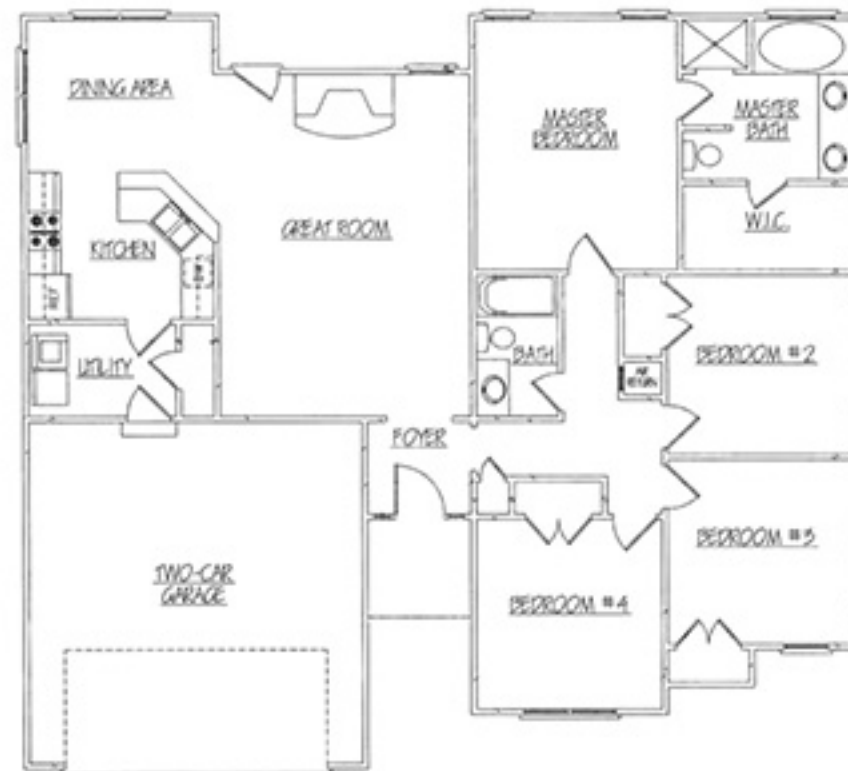

# Carter Crossings Floor Plans

**THE WINDSOR PLAN**

Starting at \$319,900

*Tatum Tinsley*  
REALTOR®

**CRYE★LEIKE**®  
EXECUTIVE REALTY