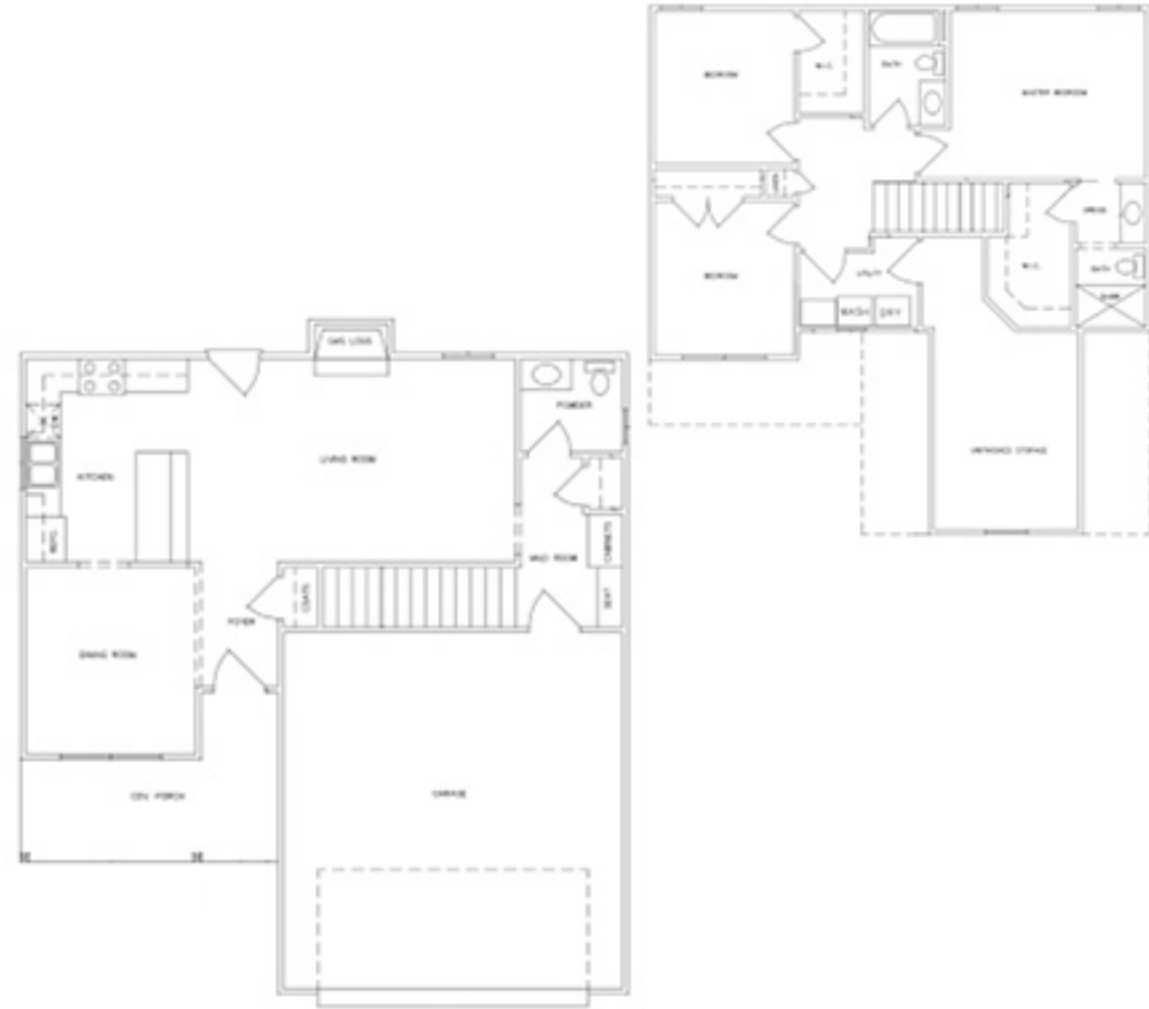

# Carter Crossings Floor Plans

**THE SHELLDRAKE PLAN**

Starting at \$319,900

*Tatum Tinsley*  
REALTOR®

**CRYE★LEIKE**®  
EXECUTIVE REALTY