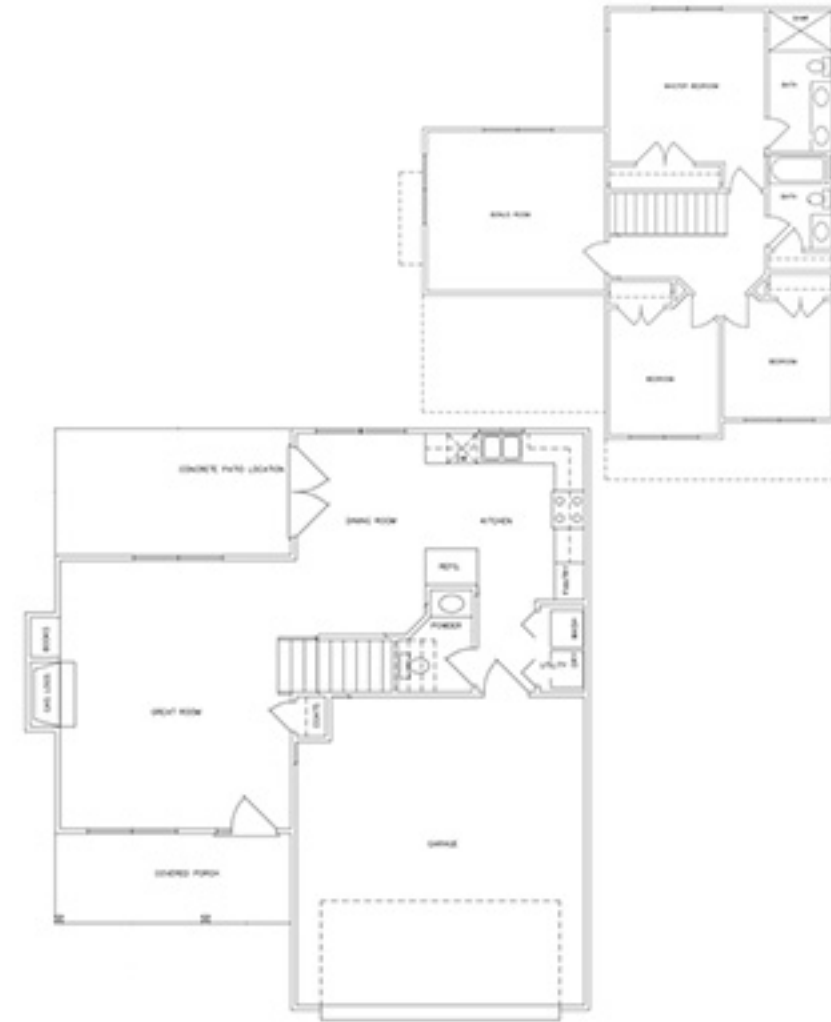

# Carter Crossings Floor Plans

**THE COUNTY HOUSE PLAN**

Starting at \$319,900

*Tatum Tinsley*  
REALTOR®

**CRYE★LEIKE**®  
EXECUTIVE REALTY